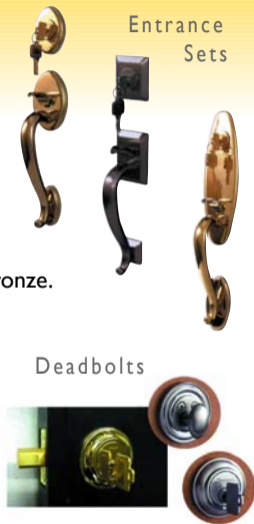

DOOR HARDWARE

Levers
& Knobs

Inspired by European designs, Bravura's solid, forged-brass is not only heavy and strong, it's smooth and comfortable in your hand.

Choose from the traditional brass or chrome to the new satin nickel and old world oil rubbed bronze.

Matching Hinges
& Door Stops

Hinges with
optional hinge tips

Entrance
Sets

Deadbolts