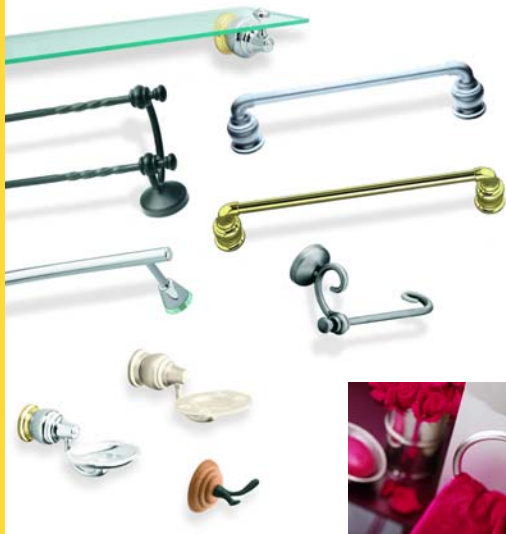

BATH ACCESSORIES

Known for innovation and lasting beauty, Moen® bath accessories provide one of the industry's most distinctive selections of styles and finishes.

Choose from a variety of styles with various finishes including: